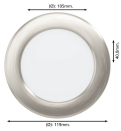

Specifications Eglo Recessed Spot Fueva 6 Plastic Satin Nickel 6.3W 720lm - 827-840-865 CCT

[View Product](#)

## General Information

SKU	254476
EAN	9008606330843
Brand	Eglo
Manufacturer Name	LED CCT recessed Ø117 nickel 'FUEVA 6'
Any Lamp all-in warranty	5 Years
Average Lifetime (h)	15000

## Fixture Information

Mounting Method	Recessed
IP-rating	IP20
Housing	Plastic
Colour of the Fixture	Satin Nickel
Emergency Lighting	No Emergency Unit
Fixture Connection	Terminal block
Series	FUEVA 6

## Dimensions

---

Diameter (mm)	119
---------------	-----