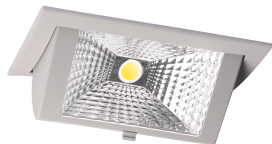

Specifications LED Downlight Wallwasher Wally Medium Grey 27W 3850lm 78x100D - 840 Cool White - 238x145mm

[View Product](#)

General Information

| | |
|--------------------------|---|
| SKU | 222653 |
| EAN | 8720584027492 |
| Brand | Lumi Parts |
| Manufacturer Name | WallWasher recessed Wally medium LED SLM4000 gray 4000K Philips, incl. driver |
| Any Lamp all-in warranty | 5 Years |
| Average Lifetime (h) | 50000 |

Technical Information

| | |
|-----------------------------|-----------------|
| Tiltable | Yes |
| Technology | LED Integrated |
| Voltage (V) | 220-240 |
| Dimmable | Not Dimmable |
| Colour Code | 840 Cool White |
| Colour temperature (Kelvin) | 4000 Cool White |
| Colour Rendering (Ra) | 80-89 |
| Colour of Light | White |
| Light colour options | Single Color |
| Driver Included | Yes |
| Beam Angle (degree) | 78x100 |
| Luminous Efficacy (lm/W) | 142.6 |

Fixture Information

| | |
|-----------------------|---|
| Mounting Method | Recessed |
| Cut out (mm) | 218x125 |
| IP-rating | IP20 |
| Housing | Aluminium |
| Colour of the Fixture | White |
| Fixture Connection | PIP [Push-in connector and pull relief] |
| Series | Wally Medium |