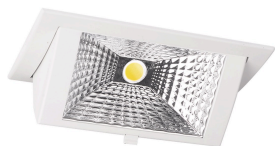

## Specifications LED Downlight Wallwasher Wally Medium White 27W 3850lm 78x100D - 840 Cool White - 238x145mm

[View Product](#)

### Technical Information

Tiltable	Yes
Technology	LED Integrated
Voltage (V)	220-240
Dimmable	Not Dimmable
Colour Code	840 Cool White
Colour temperature (Kelvin)	4000 Cool White
Colour Rendering (Ra)	80-89
Colour of Light	White
Light colour options	Single Color
Driver Included	Yes
Beam Angle (degree)	78x100
Luminous Efficacy (lm/W)	142.6

Power factor	>0.90
Installation Depth (mm)	100
Optical Cover	Glass
Product Type Category	LED Downlight

## Fixture Information

Mounting Method	Recessed
Cut out (mm)	218x125
IP-rating	IP20
Housing	Aluminium
Colour of the Fixture	White
Colour of material	White
Fixture Connection	PIP [Push-in connector and pull relief]
Series	Wally Medium