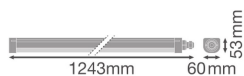

Specifications Multipack 4x Ledvance LED Waterproof Batten 33W 3960lm - 840 Cool White | 120cm

[View Product](#)

General Information

SKU	257362
EAN	8719157069137
Brand	Ledvance
Manufacturer Name	Multipack 4x DP COMP 1200 V 33W 840 IP66 PS LEDV
Any Lamp all-in warranty	5 Years
Average Lifetime (h)	75000

Technical Information

Technology	LED Integrated
Voltage (V)	220-240
Dimmable	Not Dimmable
Colour of Light	White
Colour Code	840 Cool White
Colour temperature (Kelvin)	4000 Cool White
Colour Rendering (Ra)	80-89
Light colour options	Single Color
Luminous Efficacy (lm/W)	123
Power factor	>0.90
Including bulb	Yes
Length	120cm

Product Type Category

LED Waterproof Batten

Fixture Information

Mounting Method	Surface
Fixture Connection	Connection unit 3-pole
Optical Cover	PC (Polycarbonate)
IP-rating	IP66
Impact Protection (IK)	IK08 - 5 joules
Operating Temperature	-20 to +45
Housing	PC (Polycarbonate)
Colour of the Fixture	White
Emergency Lighting	No Emergency Unit
Series	Compact

Dimensions

Length (mm)	1243
Width (mm)	60
Height (mm)	53

Sensor Information

Type of sensor No Sensor

Why Any-lamp?

 Order from the **largest lighting specialist** in Europe  **Customised** quotation

 Up to **7 years warranty**  **Easy** return process