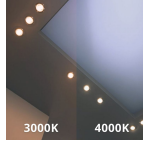

[View Product](#)

General Information

SKU	256978
EAN	8719157068543
Brand	Noxion
Manufacturer Name	Noxion LED Downlight Apollo V2.0 15W 1860lm 2CCT Cutout Ø200mm Frame Ø220mm Alu
Any Lamp all-in warranty	6 Years
Average Lifetime (h)	100000

Technical Information

Tiltable	No
Technology	LED Integrated
Voltage (V)	220-240
Dimmable	Not Dimmable
Colour Code	830 Warm White, 840 Cool White
Colour temperature (Kelvin)	3000 Warm White, 4000 Cool White
Colour Rendering (Ra)	80-89
Colour of Light	White
Light colour options	CCT
Beam Angle (degree)	60
Luminous Efficacy (lm/W)	124
Power factor	>0.90