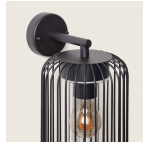

Specifications Bright Choice Wall Light
Dadawa Stainless Steel Black |
Suitable for 1x E27

[View Product](#)

General Information

SKU	255359
EAN	8719157064187
Brand	Bright Choice
Manufacturer Name	Dadawa Outdoor Stainless Steel Wall Light
Any Lamp all-in warranty	3 Years

Technical Information

Technology	Fixture with Socket
Voltage (V)	220-240
Dimmable	Dimmable when using a Dimmable Bulb
Suitable for	E27
Including bulb	No
Amount of bulbs required	1
Maximum Wattage Rating	15
Tiltable	No
Mounting Method	Wall mounted
Emergency Lighting	No Emergency Unit
Product Type Category	Decorative Lighting with Socket

Fixture Information

Fixture Connection	Terminal block
IP-rating	IP44
Operating Temperature	-20 to +50
Colour of the Fixture	Black
Housing	Stainless Steel
Series	Dadawa

Dimensions

Length (mm)	208
Width (mm)	160
Height (mm)	285