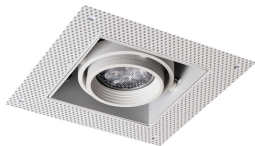

## Specifications Noxion Recessed Spot Trimless Pro 1x MR16 Tiltable White | Cutout 97x97mm - GU10 Socket

[View Product](#)

### General Information

SKU	237619
EAN	8719157010481
Brand	Lumi Parts
Manufacturer Name	Nox Trimless Pro GU10 White - 1 Lamp
Any Lamp all-in warranty	2 Years

### Fixture Information

Including bulb	No
Mounting Method	Recessed
Cut out (mm)	97x97
IP-rating	IP20
Colour of the Fixture	White
Tiltable	Yes

Series Trimless Pro