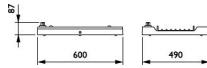

Specifications Philips LED Highbay GentleSpace BY481P CLO 162W 25000lm 44D - 840 Cool White | IP65 - Dali Dimmable

[View Product](#)