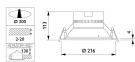

[View Product](#)

General Information

SKU	214408
EAN	8718696852712
Brand	Philips
Manufacturer Name	DN130B LED20S/840 PSU PI6 WH
Any Lamp all-in warranty	5 Years
Average Lifetime (h)	50000

Technical Information

Emergency Lighting	No Emergency Unit
Tiltable	No
Technology	LED Integrated
Voltage (V)	220-240
Dimmable	Not Dimmable
Colour Code	840 Cool White
Colour temperature (Kelvin)	4000 Cool White
Colour Rendering (Ra)	80-89
Colour of Light	White
Light colour options	Single Color
Including bulb	Yes
Driver Included	Yes