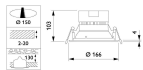

[View Product](#)

General Information

SKU	214407
EAN	8718696852705
Brand	Philips
Manufacturer Name	DN130B LED10S/840 PSED-E II WH
Any Lamp all-in warranty	5 Years
Average Lifetime (h)	50000

Technical Information

Emergency Lighting	No Emergency Unit
Tiltable	No
Technology	LED Integrated
Voltage (V)	220-240
Dimmable	Dimmable
Colour Code	840 Cool White
Colour temperature (Kelvin)	4000 Cool White
Colour Rendering (Ra)	80-89
Colour of Light	White
Light colour options	Single Color
Including bulb	Yes
Driver Included	Yes