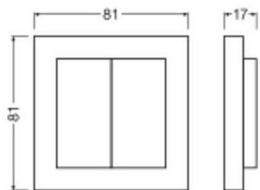

Specifications Ledvance Switch For Lighting Control | Kinetic Direct | Grey

[View Product](#)

General Information

SKU	256295
EAN	4099854589850
Brand	Ledvance
Manufacturer Name	SWITCH KINETIC DIRECT 4B GR ZB
Full box quantity	1
Any Lamp all-in warranty	5 Years

Technical Information

Lighting Control	Zigbee
Operating Temperature	-25 to +65
Colour of material	Grey
Product Type Category	Accessory - Switchgear Smart

Dimensions

Length (mm)	17
Height (mm)	17
Width (mm)	81

[Why Any-lamp?](#)

Order from the **largest lighting specialist** in Europe **Customised** quotation

Up to **7 years warranty**

Easy return process