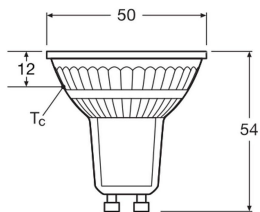

Specifications Ledvance LED Reflector GU10 PAR16 3.1W 350lm 120d - 840 Cool White | Replaces 35W

[View Product](#)

General Information

SKU	256896
EAN	4099854458125
Brand	Ledvance
Manufacturer Name	LED PAR16 P 3.1W 840 GU10
Full box quantity	1
Any Lamp all-in warranty	4 Years
Energy efficiency class	E
Average Lifetime (h)	15000

Technical Information

Technology	LED
Product Type Category	GU10 LED
Voltage (V)	220-240
Beam Angle (degree)	120
Dimmable	Not Dimmable
Cap / Base	GU10
Colour Code	840 Cool White
Colour temperature (Kelvin)	4000 Cool White
Colour Rendering (Ra)	80-89
Colour of Light	White

Light colour options Single Color

Luminous Efficacy (lm/W) 113

Power factor >0.40

Type of sensor No Sensor

Lamp Information

Bulb finish Clear

Series LED PAR16 P

Dimensions

Length (mm) 54

Diameter (mm) 50

Shape Reflector

Exact shape PAR16

Why Any-lamp?

 Order from the **largest lighting specialist** in Europe  **Customised** quotation

 Up to **7 years warranty**  **Easy** return process