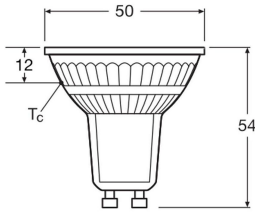

Specifications Ledvance LED Reflector GU10 PAR16 2.4W 230lm 36d - 840 Cool White | Replaces 35W

[View Product](#)

General Information

SKU	256903
EAN	4099854458002
Brand	Ledvance
Manufacturer Name	LED PAR16 P 2.4W 840 GU10
Full box quantity	1
Any Lamp all-in warranty	4 Years
Energy efficiency class	E
Average Lifetime (h)	15000

Technical Information

Technology	LED
Product Type Category	GU10 LED
Voltage (V)	220-240
Beam Angle (degree)	36
Dimmable	Not Dimmable
Cap / Base	GU10
Colour Code	840 Cool White
Colour temperature (Kelvin)	4000 Cool White
Colour Rendering (Ra)	80-89
Colour of Light	White

Light colour options Single Color

Luminous Efficacy (lm/W) 96

Power factor >0.40

Type of sensor No Sensor

Lamp Information

Bulb finish Clear

Series LED PAR16 P

Dimensions

Length (mm) 54

Diameter (mm) 50

Shape Reflector

Exact shape PAR16

Why Any-lamp?

 Order from the **largest lighting specialist** in Europe  **Customised** quotation

 Up to **7 years warranty**  **Easy** return process