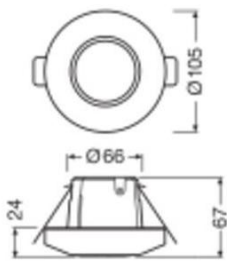

Specifications Ledvance Dali-2 Sensors Light/Presence-8 IR Recessed

[View Product](#)

General Information

SKU	250929
EAN	4058075841949
Brand	Ledvance
Manufacturer Name	DALI-2 SENSORS LIGHT/PRESENCE-8 INFRARED CEILING INTEGRATION
Full box quantity	24
Any Lamp all-in warranty	5 Years

Technical Information

Voltage (V)	10-22,5
Fixture Connection	Screwless terminal
Mounting Method	Recessed
Product Type Category	Accessory - Sensor

Lamp Information

Series	DALI-2 SENSORS

Dimensions

Height (mm)	67
Width (mm)	105
Diameter (mm)	105