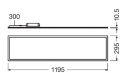

Specifications Ledvance LED Panel  
30x120cm 3000K 40W | Warm White -  
Replaces 2x36W

[View Product](#)

## Dimensions

LED panel size	120x30cm
Length (mm)	1195
Width (mm)	295
Height (mm)	10.5