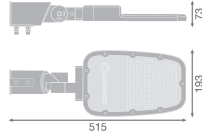

Specifications Ledvance LED Floodlight
 Area Medium Grey 65W 8775lm 160x58D
 - 840 Cool White | IP66 - Symmetrical

[View Product](#)

General Information

SKU	245553
EAN	4058075725218
Brand	Ledvance
Manufacturer Name	SL AREA MD V 65W 740 RV 20ST GY
Any Lamp all-in warranty	5 Years
Average Lifetime (h)	70000

Technical Information

Technology	LED Integrated
Voltage (V)	220-240
Dimmable	Not Dimmable
Colour Code	740 Cool White
Colour temperature (Kelvin)	4000 Cool White
Colour Rendering (Ra)	70-79
Colour of Light	White
Light colour options	Single Color
Luminous Efficacy (lm/W)	135
Beam Angle (degree)	160x58
Power factor	>0.90
Product Type Category	LED Streetlight

Fixture Information

Mounting Method	Side entry
Light Distribution	Symmetrical
IP-rating	IP66
Impact Protection (IK)	IK08 - 5 joules
Operating Temperature	-30 to +50
Colour of the Fixture	Grey
Housing	Aluminium
Colour of material	Grey
Series	RV20ST

Dimensions

Length (mm)	513
Width (mm)	73
Height (mm)	193

Sensor Information

Type of sensor	No Sensor
----------------	-----------

Why Any-lamp?

Order from the **largest lighting specialist** in Europe

Customised quotation