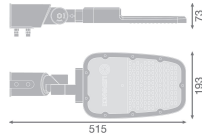

Specifications Ledvance LED Floodlight
Area Medium Grey 65W 8450lm 160x58D
- 830 Warm White | IP66 - Symmetrical

[View Product](#)

General Information

| | |
|--------------------------|---------------------------------|
| SKU | 245552 |
| EAN | 4058075725195 |
| Brand | Ledvance |
| Manufacturer Name | SL AREA MD V 65W 730 RV 20ST GY |
| Any Lamp all-in warranty | 5 Years |
| Average Lifetime (h) | 70000 |

Technical Information

| | |
|-----------------------------|-----------------|
| Technology | LED Integrated |
| Voltage (V) | 220-240 |
| Dimmable | Not Dimmable |
| Colour Code | 730 Warm White |
| Colour temperature (Kelvin) | 3000 Warm White |
| Colour Rendering (Ra) | 70-79 |
| Colour of Light | White |
| Light colour options | Single Color |
| Beam Angle (degree) | 160x58 |
| Power factor | >0.90 |
| Product Type Category | LED Streetlight |

Fixture Information

| | |
|------------------------|-----------------|
| Mounting Method | Side entry |
| Light Distribution | Symmetrical |
| IP-rating | IP66 |
| Impact Protection (IK) | IK08 - 5 joules |
| Operating Temperature | -30 to +50 |
| Colour of the Fixture | Grey |
| Housing | Aluminium |
| Colour of material | Grey |
| Series | RV20ST |

Dimensions

| | |
|-------------|-----|
| Length (mm) | 513 |
| Width (mm) | 73 |
| Height (mm) | 193 |

Sensor Information

| | |
|----------------|-----------|
| Type of sensor | No Sensor |
|----------------|-----------|