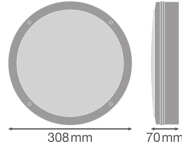

Specifications Ledvance Surface Bulkhead 300 White 15W 1400lm - 830 Warm White | with Sensor - IP65

[View Product](#)

General Information

SKU	243718
EAN	4058075647541
Brand	Ledvance
Manufacturer Name	SF BLKH S 300 P 15W 830 WT IP65 LEDV
Any Lamp all-in warranty	5 Years
Average Lifetime (h)	50000

Technical Information

Technology	LED Integrated
Voltage (V)	220-240
Dimmable	Not Dimmable
Colour Code	830 Warm White
Colour temperature (Kelvin)	3000 Warm White
Colour Rendering (Ra)	80-89
Colour of Light	White
Light colour options	Single Color
Luminous Efficacy (lm/W)	93
Optical Cover	PC (Polycarbonate)
Power factor	>0.70
Product Type Category	LED Bulkhead

Fixture Information

Type of Fixture	Professional
Mounting Method	Surface
Fixture Connection	PI [Push-in connector]
IP-rating	IP65
Impact Protection (IK)	IK10 - 20 joules
Operating Temperature	+5 to +40
Colour of the Fixture	White
Housing	PC (Polycarbonate)
Colour of material	White
Emergency Lighting	No Emergency Unit
Series	SURFACE BULKHEAD 300

Dimensions

Length (mm)	300
Width (mm)	300

Sensor Information

Type of sensor	Light Sensor, Motion Sensor
----------------	-----------------------------

Why Any-lamp?

 Order from the **largest lighting specialist** in Europe  **Customised** quotation