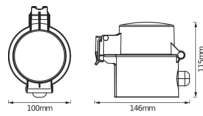

Specifications Ledvance Smart+ Wifi Outdoor Plug EU

[View Product](#)

General Information

| | |
|-------------------|--------------------------------|
| SKU | 240768 |
| EAN | 4058075532120 |
| Brand | Ledvance |
| Manufacturer Name | SMART WIFI OUTDOOR PLUG EU 8X1 |
| Full box quantity | 8 |

Lamp Information

| | |
|--------|--------|
| Series | Smart+ |
|--------|--------|

Dimensions

| | |
|---------------|-----|
| Length (mm) | 146 |
| Height (mm) | 115 |
| Diameter (mm) | 100 |

Sensor Information