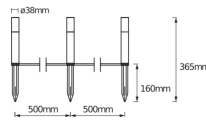

Specifications Ledvance Smart+ WiFi LED Garden Pole 3 Dot Extention 3.1W 108lm | RGBW

[View Product](#)

General Information

SKU	243961
EAN	4058075478251
Brand	Ledvance
Manufacturer Name	SMART WIFI GARDEN POLE RGBW 3PEXT LEDV

Mounting Method	In-Ground
Product Type Category	LED Decorative Lighting

Fixture Information

IP-rating	IP65
Series	Smart+

Dimensions

Length (mm)	38
Width (mm)	38

Sensor Information

Type of sensor	No Sensor
----------------	-----------