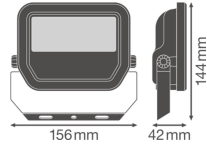

[View Product](#)

General Information

SKU	239595
EAN	4058075421073
Brand	Ledvance
Manufacturer Name	FL PFM 20W/6500K SYM 100 WT
Any Lamp all-in warranty	5 Years
Average Lifetime (h)	70000

Technical Information

Technology	LED Integrated
Voltage (V)	220-240
Dimmable	Not Dimmable
Colour Code	865 Daylight
Colour temperature (Kelvin)	6500 Daylight
Colour Rendering (Ra)	80-89
Colour of Light	White
Light colour options	Single Color
Luminous Efficacy (lm/W)	120
Beam Angle (degree)	100
Power factor	>0.90
Product Type Category	LED Floodlight