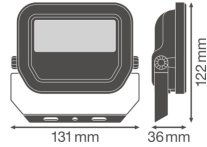

Specifications Ledvance LED Floodlight
 GEN 3 Black 10W 1200lm 100D - 865
 Daylight | IP65 - Symmetrical

[View Product](#)

General Information

SKU	239589
EAN	4058075420922
Brand	Ledvance
Manufacturer Name	FL PFM 10W/6500K SYM 100 BK
Any Lamp all-in warranty	5 Years
Average Lifetime (h)	70000

Technical Information

Technology	LED Integrated
Voltage (V)	220-240
Dimmable	Not Dimmable
Colour Code	865 Daylight
Colour temperature (Kelvin)	6500 Daylight
Colour Rendering (Ra)	80-89
Colour of Light	White
Light colour options	Single Color
Luminous Efficacy (lm/W)	120
Beam Angle (degree)	100
Power factor	>0.90
Product Type Category	LED Floodlight

Fixture Information

Mounting Method	Surface
Fixture Connection	Cable, 3-pole
Optical Cover	Glass
Light Distribution	Symmetrical
IP-rating	IP65
Impact Protection (IK)	IK07 - 2 joules
Operating Temperature	-30 to +50
Colour of the Fixture	Black
Housing	Aluminium
Colour of material	Black
Series	Performance

Dimensions

Length (mm)	122
Width (mm)	131
Height (mm)	36

Sensor Information

Type of sensor	No Sensor
----------------	-----------

Why Any-lamp?

 Order from the **largest lighting specialist** in Europe  **Customised** quotation