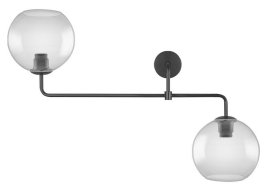

## Specifications Ledvance Spot double Vintage 1906 Globe Glass Smoke | E27

[View Product](#)

### General Information

SKU	235520
EAN	4058075216822
Brand	Ledvance
Manufacturer Name	1906 GLOBE DOUBLE 800X270X500 G SM
Any Lamp all-in warranty	5 Years

### Technical Information

Cap / Base	E27 (Edison screw)
Technology	Fixture with Socket
Voltage (V)	220-240
Dimmable	Not Dimmable
Suitable for	E27
Including bulb	No
Amount of bulbs required	2
Maximum Wattage Rating	40
Tiltable	No
Mounting Method	Ceiling
Product Type Category	Decorative Lighting with Socket

## Dimensions

Width (mm) 800

Height (mm) 516

Diameter (mm) 200