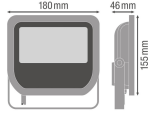

Specifications Ledvance LED
Floodlight 20W 4000K 2200lm IP65
Black | Symmetrical - Replaces 50W

[View Product](#)

General Information

SKU	233481
EAN	4058075097483
Brand	Ledvance
Manufacturer Name	FLOOD LED 20W/4000K BK 100DEG IP65
Any Lamp all-in warranty	3 Years
Average Lifetime (h)	30000

Technical Information

Technology	LED Integrated
Voltage (V)	220-240
Dimmable	Not Dimmable
Colour Code	840 Cool White
Colour temperature (Kelvin)	4000 Cool White
Colour Rendering (Ra)	80-89
Colour of Light	White
Light colour options	Single Color
Luminous Efficacy (lm/W)	110
Beam Angle (degree)	100
Power factor	>0.90
Product Type Category	LED Floodlight

Fixture Information

Mounting Method	Surface
Fixture Connection	Cable
Light Distribution	Symmetrical
IP-rating	IP65
Impact Protection (IK)	IK07 - 2 joules
Colour of the Fixture	Black
Housing	PC (Polycarbonate)
Suitable for Outdoor	Yes
Series	Performance

Dimensions

Length (mm)	130
Width (mm)	140
Height (mm)	41

Sensor Information

Type of sensor	No Sensor
----------------	-----------

Why Any-lamp?

 Order from the **largest lighting specialist** in Europe  **Customised** quotation