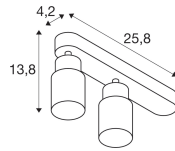

Specifications SLV Puri 2.0 Aluminium Spot Black | Suitable for 2x GU10

[View Product](#)

General Information

SKU	260578
EAN	4024163294171
Brand	SLV
Manufacturer Name	PURI 2.0 Tube, wand- en plafondopbouwarmatuur, asymmetrisch, 2x max. 6
Any Lamp all-in warranty	5 Years
Average Lifetime (h)	0

Technical Information

Technology	Fixture with Socket
Voltage (V)	220-240
Dimmable	Dimmable when using a Dimmable Bulb
Suitable for	GU10
Including bulb	No
Amount of bulbs required	2
Maximum Wattage Rating	6
Tiltable	Yes
Mounting Method	Ceiling, Wall mounted
Emergency Lighting	No Emergency Unit
Product Type Category	Decorative Lighting with Socket