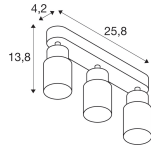

[View Product](#)

General Information

SKU	260585
EAN	4024163294065
Brand	SLV
Manufacturer Name	PURI 2.0 Tube, wand- en plafondopbouwarmatuur, long, 3x max. 6W GU10,
Any Lamp all-in warranty	5 Years
Average Lifetime (h)	0

Technical Information

Technology	Fixture with Socket
Voltage (V)	220-240
Dimmable	Dimmable when using a Dimmable Bulb
Suitable for	GU10
Including bulb	No
Amount of bulbs required	3
Maximum Wattage Rating	6
Tiltable	Yes
Mounting Method	Ceiling, Wall mounted
Emergency Lighting	No Emergency Unit
Product Type Category	Decorative Lighting with Socket