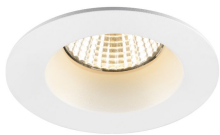

Specifications SLV New Tria 68 Spot Aluminium White Round 8.3W 570lm 38D - 930 Warm White | Cutout 68mm - Best Colour Rendering - Dimmable

[View Product](#)

General Information

SKU	255693
EAN	4024163277600
Brand	SLV
Manufacturer Name	NEW TRIA 68 rec. ceiling light 3000K 38° IP 20 / IP 65 round WH
Any Lamp all-in warranty	5 Years
Average Lifetime (h)	50000

Technical Information

Technology	LED Integrated
Voltage (V)	220-240
Dimmable	Dimmable
Colour Code	930 Warm White
Colour temperature (Kelvin)	3000 Warm White
Colour Rendering (Ra)	90-99
Colour of Light	White
Light colour options	Single Color
Luminous Efficacy (lm/W)	68.7
Beam Angle (degree)	38
Product Type Category	LED spotlight

Fixture Information

Mounting Method	Recessed
Cut out (mm)	68
Optical Cover	Other
IP-rating	IP20
Operating Temperature	-20 to +35
Housing	Aluminium
Colour of the Fixture	White
Emergency Lighting	No Emergency Unit
Tiltable	No
Fixture Connection	PI [Push-in connector 3-pole]
Series	New Tria