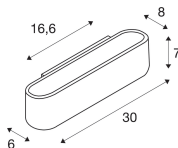

Specifications SLV Ossa Aluminium White | Suitable for 1x R7s

[View Product](#)

General Information

SKU	260580
EAN	4024163142212
Brand	SLV
Manufacturer Name	OSSA 300 LED wandarmatuur, ovaal, wit, R7s 118mm, max. 120W, up/down
Any Lamp all-in warranty	5 Years
Average Lifetime (h)	0

Fixture Information

IP-rating	IP20
Colour of the Fixture	White
Housing	Aluminium
Series	OSSA

Dimensions

Length (mm)	300
Width (mm)	65
Height (mm)	80

Sensor Information

Type of sensor	No Sensor
----------------	-----------