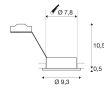

Specifications SLV LED Spot New Tria  
Circular White | Cutout 78mm - Max  
50W GU10

[View Product](#)

## Fixture Information

Including bulb	No
Mounting Method	Recessed
Cut out (mm)	78
IP-rating	IP20
Housing	Aluminium
Colour of the Fixture	White

Tiltable Yes

Series New Tria

## Dimensions

Length (mm) 110

Width (mm) 93

Height (mm) 93

Diameter (mm) 93